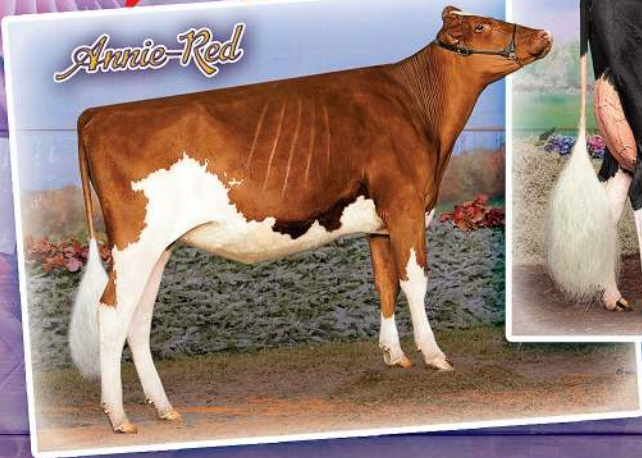

Focus on FALL

Exclusive selections from the best Jersey, Holstein and Red & White Holstein pedigrees in the business!

Aug 25, 2018 | 11am Central
At Sherona Hill, 456 Craig Road, Edgerton, WI

Greenlea Ad Annie-Red

Junior Champion,
International R&W Show 2017
Reserve Junior Champion,
International R&W Show 2016
Unanimous All-American
Red & White 2016 & 2017

ANNIE'S FULL SISTER sells! She is a red
Addiction-P Fall Calf ready to show!

BARBARA HAS 6 DAUGHTERS
SELLING BY POPULAR SIRES!

The spring yearlings are by Defiant
and Doorman; fall calves by Crush and
Diamondback. Your chance to
own a Gold Barbara - don't miss out!

Dams: Goldwyn Barbara 2E95 GMD x
Shottle Brasilia 2E92 DOM x
Barbie EX92 GMD DOM x EX92 GMD x
EX90 GMD DOM x 2E91 GMD DOM x EX90